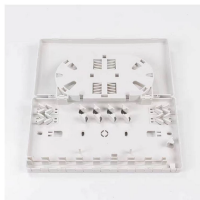

Overview: A fiber fusion splicer is a device used to join two optical fibers end-to-end using an electric arc. The device aligns the core and cladding of the fibers so that they can be fused together.