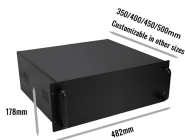

Check out the Passenger terminals in Helsinki city centre. And did you know that from Vuosaari Harbour there are departures to Travemünde and Muuga?