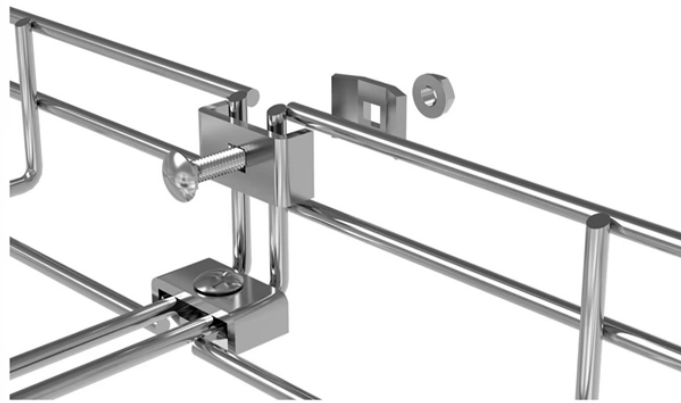

Finland Terminal Box 2-Chip

Overview

Access Terminal Box, 2 and 4 ports, unloaded, SC SX and LC DX. Print or Download PDF Every effort has been put so that this document is most reliable and free from errors. Familiarize yourself with passenger terminal services using our service maps. Get directions to terminals in Helsinki, Stockholm, Tallinn, Turku, and Åland, plus info on check-in, parking, lounges, and other services available at. Translation loading for the domain was triggered too early. This is usually an indicator for some code in the plugin or theme running too early.) in on line Access. Designed to meet the demands of both industrial and hazardous environments, the 8150 Series is your all-in-one solution, no matter your industry. Exceptional Durability:. Market Forecast By Product Type (Junction Box, PassThrough Cabinet), By Material (Stainless Steel, Aluminum), By Application (Electrical Protection, Cleanroom Enclosures), By End Use (Industrial Plants, Healthcare), By Mounting Type (WallMounted, Freestanding) And Competitive Landscape How does 6W. Port terminal services in Finland encompass comprehensive cargo handling, storage, and logistics coordination at strategic maritime facilities.

Access Terminal Box, Wall and Pole Mount, unloaded, SC SX and LC DX.

Floor Terminal Boxes Tele & Data Connectivity Solutions for Telecommunication & Data Networks LIACC FTTH Floor Terminal Box, up to 24 outputs FTBMDU24 Rev.00, Date 2017-08-04