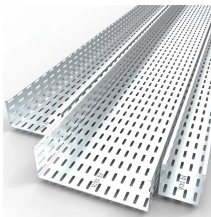

Finished 4-core outdoor single-mode optical cable

Finished 4-core outdoor single-mode optical cable

Its main advantage is that a single cable can be used for 2 independent telecom operators. The optical fiber is made of high pure silica and germanium doped silica.

About this item 4 Core Single Mode LC Industrial Armored TPU Fiber Optic Patch Cable: Industrial TPU Jacket features strong tensile strength, high abrasion resistance, water proof, high and low ...

In the world of network infrastructure, the 4 Core Optical Cable is arguably the most versatile choice. Whether for long-distance outdoor transmission or internal building backbones, it offers the perfect ...

Enhance your network with BLACKSTONE Loose Tube STA Cable: 4 Cores, OS2, Slim 10 mm design, LSZH, Black finish for reliable performance.

Main products are optical fiber cables, data cables, communications cables etc. Its yearly productive capabilities are 4 million core kilometers, 0.5 million boxes, and 6 million pair kilometers respectively.

About this item 4 Core Single Mode LC Industrial Armored TPU Fiber Optic Patch ...

These are the outdoor fiber optic cables you see strung along telephone poles (aerial), installed inside an underground duct, or even buried directly below ground.