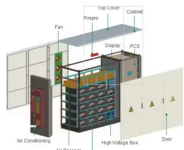

## Film Coupler Wholesale

The Mega-Coupler with solid wing nut tabs and grade 8 Hex Head Cap Screw ensures secure film rigging. Fits 1.66" to 2" OD tubes. Strong and industry-compatible.

Find The Right Quick Release Coupler For Your Needs Today! We are a small family owned business that takes pride in every order received. We work hard to bring you top quality fittings at a great price ...