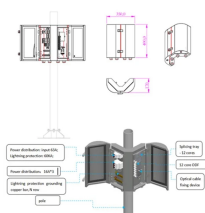

Track over two thousand verified tenders from public and private authorities in Fiji. Discover 50000+ fresh opportunities daily and win lucrative contracts across Fiji and the world.