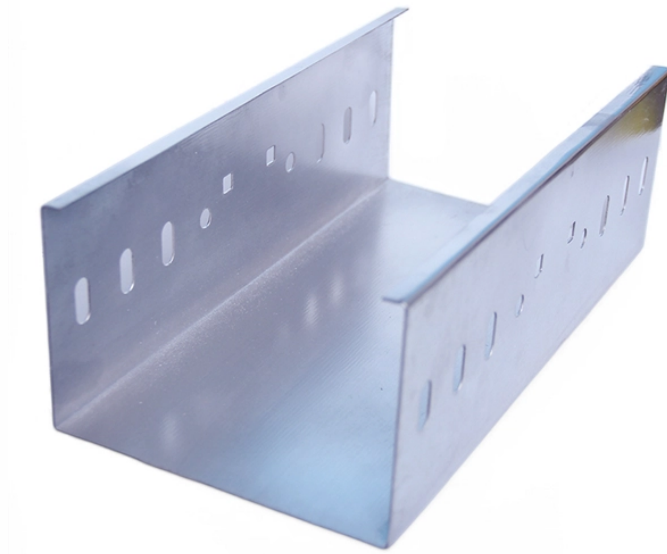

Fiji Optical Modulator 25G

Fiji Optical Modulator 25G

Lumentum's DML 25G TDM laser combines high performance and energy efficiency for cost-sensitive single-mode optical links in access and aggregation networks. Operating at 1311 nm, this indium ...

Customized 25GBASE-SR SFP28 Optical Transceiver Module (MMF, 850nm, 100m, LC, DDM) The customized 25G SFP28 transceiver module is equipped with LC duplex connectors, reaching a link up ...

Compare 1G→200G optical transceivers: form factors, reach, modulation, and use cases. Practical selection checklist and WOLON-compatible product options.

Compared to legacy 10G solutions, the 25GBASE-SR module offers superior bandwidth, better energy efficiency, and greater scalability. As data center demands continue to grow, adopting ...

Shop Qsfptek25g Sfp28 Module 25gbase Sr Optical Sfp Transceiver Vsel Pin at best prices at Desertcart Fiji. FREE Delivery Across Fiji. EASY Returns & Exchange.