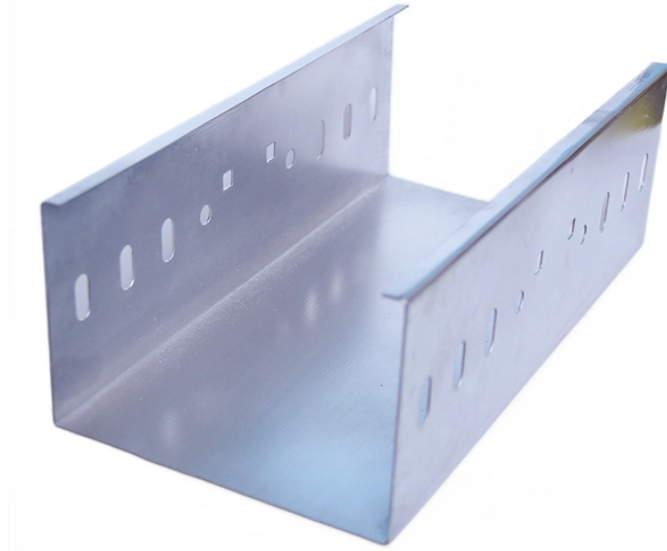

Fiji Flame-Retardant Large-Span Cable Tray Manufacturer

Fiji Flame-Retardant Large-Span Cable Tray Manufacturer

As one of the noteworthy Electrical Cable Tray Exporters and Suppliers in Fiji, we are right here to serve you as promised. Give our experts a call or drop your enquiry to know more.

In a large commercial complex project, customized large-span trays not only support the weight of dense cables but also provide valuable time for rescue in the event of a fire emergency.

We supply genuine grade Cable Tray in Mansa, Kamrup, Tamil Nadu. Our highly trained and experienced professionals never mind working beyond boundaries in bringing safe and precise Cable ...

Our aluminum, I-beam ladder cable trays feature 3-inch tangents and are using connectable with our fittings and accessories. Aluminum ladder cable trays benefit from being lightweight and resistant to ...

Large span cable tray: With a large support span, exquisite structural design, and high bearing capacity, it is suitable for indoor and outdoor cable overhead laying in industrial and mining enterprises such ...