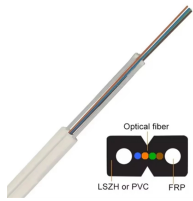

We offer a full range of AB Cable (Aerial Bundled Cable) accessories and fittings which conform to NFC and IEC standards. These products are available for all varieties and sizes of AB Cables. Fittings are ...