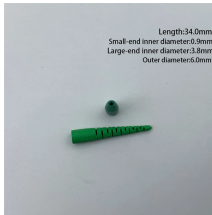

Spider Bracket for Wire Mesh Cable Tray, UV-Resistant, Fire-Rated, High-Strength Material for Electrical Wiring

Kable Kontrol® Cable Tray Spider Bracket is a type of wall bracket suitable for smaller trays, especially for 2" and 4" cable trays. It can also be used as floor support.

SPECIFICATION Reinforced Mesh 663, 665, 668, 6610 Galvanised Mesh 228, 325, 328 Chicken Mesh 3ft, 4ft, 6ft Welded Mesh 3ft, 4ft, 5ft Woven Mesh 3ft, 4ft - 16 gauge Copra /Wata mesh 3ft, 4ft, 5ft

Are you all tired of dealing with messy wires and pipes? it's a real headache, right? especially for those of us who like to tackle home improvement and repair projects ourselves. it's ...