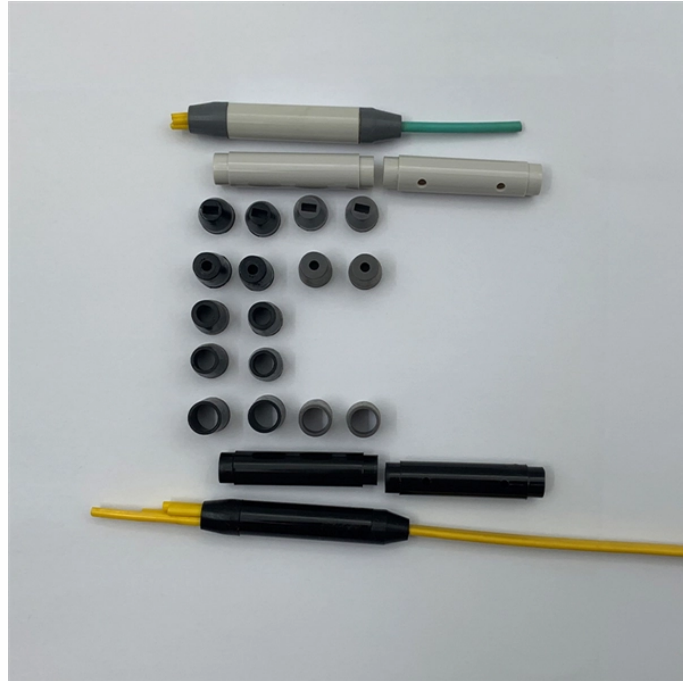

Fiji Battery Storage Cabinet

Fiji Battery Storage Cabinet

From solar farms to storm-prone hospitals, Fiji Outdoor Power BESS delivers resilient energy independence. As storage costs continue falling (projected 40% drop by 2026), now's the time to ...