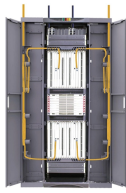

500kW / 1MWh Smart Microgrid Solar Battery Storage System Featuring a split PCS and battery cabinet design, it offers 1+N scalability and integrates seamlessly with solar PV, diesel generators, the grid, ...