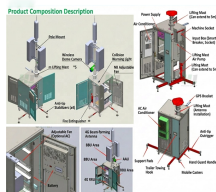

Upgrade your storage with top-notch Fibre Channel SAN Disk Arrays like EMC SAE 100-562-712 and Dell EMC Unity 300. Shop now on eBay for enhanced efficiency!