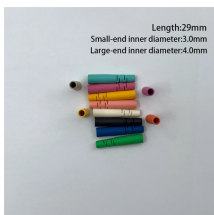

PLC Splitters have an even split ratio from one input fiber to multiple output fibers. They come in various split ratios, 1:2, 1:4, 1:8, 1:16, & 1:32.

These splitters are encased in a metal box, offering easy installation in fiber optic applications and extensively used in Fiber To The Home (FTTH) networks, adhering to PON standards like GPON ...