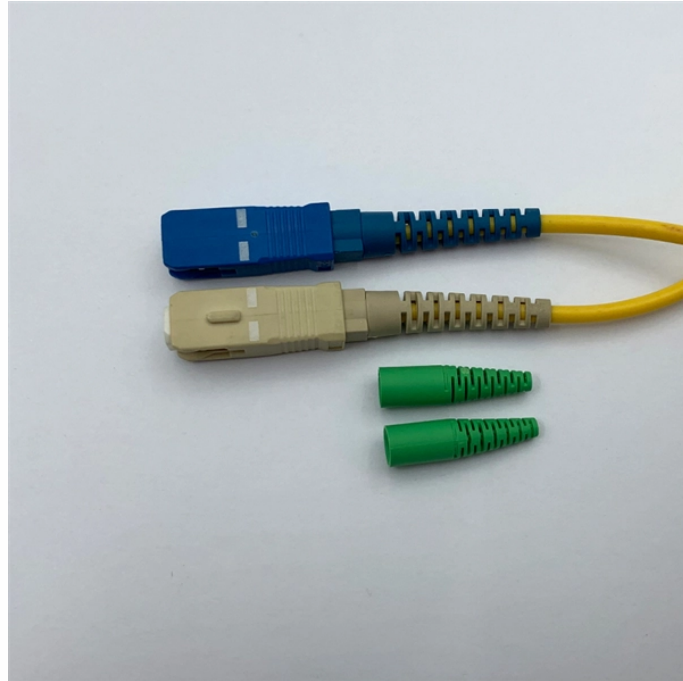

Fiber scapc-fc

Fiber scapc-fc

Many of our fiber optic cable assemblies are highly configurable. If you don't see what you are looking for here, please review the ordering matrix contained in the family spec sheet, or contact Customer ...

When working with fiber optic technology, you'll frequently encounter terms like SC UPC, LC UPC, SC APC, LC APC, FC APC, and FC UPC. These designations refer to both the type of connector (LC, ...

Insert the optical fiber into the limit position, keep it slightly bent, and lock the lock. Remove the housing, with draw the nut, pull down the lock, and pull out the optical fiber.

Angled Fiber Adapter Panel, 12-Fiber, 12) SC/APC SMP, Zircon Sleeves, Green.

This fiber optic patch cable, made with Corning's SMF-28® Ultra Fiber has an APC or "Angled Physical Contact" polish on the fiber optic connector end faces. This polish provides lower back reflection.

Field assembly water-proof connector AR-RFC-R-SCAPC-FC connect new subscribers to the access network. Easily plug into the pre-terminated optical termination box, no need to open the box to ...

Buy SC/APC-FC/APC 9/125 OS2 Singlemode LSZH Duplex Fiber Patch Cable for your fiber network. Guaranteed quality, Save 80%, Fast Shipping, 5-Year Warranty.