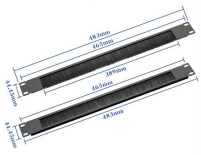

This 5 port switch provides Ethernet access along with PoE+ powering. It is environmentally hardened to operate in a wide temperature range, which is the standard for RLH equipment.