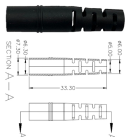

## Fiber optic terminal box with 4 ports and 8 cores

ETS Fiber Optic Distribution Box 4 Core - IP65 Waterproof, UV Resistant, FTTH, FTTx, Wall/Pole Mountable, Industrial Networks, Fusion Splicing, SC/LC/FC Adapters, Cable Management

Wholesale 4 ports 8 core LC Fiber Optical Terminal Box cassette-type at thunder-link ; 8-Year Gold Supplier, 3-Level Quality Control

The 4 port FTTH termination box is a professional enclosure designed to provide a reliable and efficient fiber termination solution for indoor fiber-to-the-home applications.

Optical termination box for outdoor usage with a capacity of four cores with SC simplex adapters, and eight cores with LC duplex adapters. IP66 protection.

SP-1602-8C fiber access termination box is able to hold up to 8 subscribers. It is used as a termination point for the feeder cable to connect with drop cable in FTTx network system. It integrates fiber ...