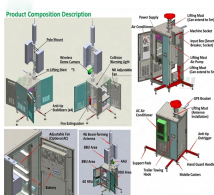

FS provides Fiber Terminal Box, free & fast delivery, expert tech support, outstanding warranties.