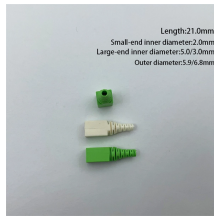

OTRANS is a leading fiber optic terminal box factory. We supply TBA & TBS series wall-mounted boxes for FTTx networks. Request a fast quote and technical datasheet today!

Contact Us

For more information, pricing, or custom network solutions, please contact us:

Website: <https://hashherbcafe.co.za>

Email: hello@hashherbcafe.co.za

Phone: +27 63 814 7295

Address: 15 Galaxy Road, Linbro Business Park, Johannesburg, 2065, South Africa

This document is for informational purposes only. Specifications subject to change without notice.