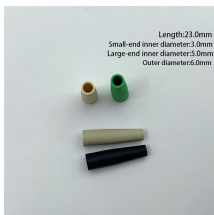

Fiber optic termination box is made of ABS and ABS+PC material, which is a box for protecting optical fiber cable and pigtail welding at the termination of the optical cable.