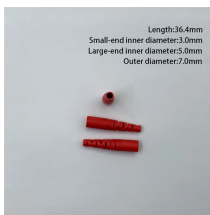

I tested the Fiber To Cat6 Converter—easy setup, reliable connection, and great speed. Perfect for upgrading your network effortlessly!