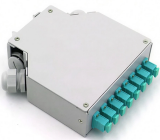

FTTX FTTH Line-in Type Fiber Optic Box 12 Core 24 Core 36 Core 1 Input 2 Output Fiber Optic Splice Closure Price: Negotiable MOQ: 1000

ETS Fiber Optic Distribution Box 4 Core - IP65 Waterproof, UV Resistant, FTTH, FTTx, Wall/Pole Mountable, Industrial Networks, Fusion Splicing, SC/LC/FC Adapters, Cable Management

12 Duplex 24-Port LC-OS1 Fiber Rack Mount Enclosure Box with Splice Trays, SingleMode LC-UPC Kit (Includes 1M 24-Strand Fiber Optic Pigtail + 24 Core LGX Loaded Patch Panel) - Fits 19" Racks ...

This fiber terminal box comes with 1 input port and 2 output ports, which can house 2 sc simplex adapter and one 1x2 splitter for 2 cores termination. It is made of good engineering plastic that protects the ...

Whether you need a compact solution or a more robust outdoor fiber-optic splice enclosure, we've got you covered. Use our solutions with different cable sizes and number of drops.

Aerial & Direct Burial Fiber Optic Cable Enclosure with Fiber Splice Tray for Splicing with Fusion splicer with Fusion Splice Sleeves 60mm (Horizontal 48 Strand)

With their compact and uniform design, the splice boxes for both the DIN rail and 19" mounting provide ample interior space for the secure connection of fiber optics.

The GPJ09-9401 round joint box can handle 12, 24 or 36 optical splices. It is suitable for various installation scenarios.