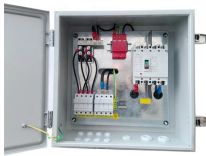

Search Newegg for fiber splice box. Get fast shipping and top-rated customer service.