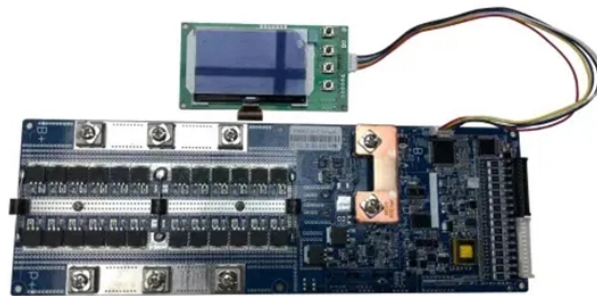

Fiber optic splice box includes

Fiber optic splice box includes

Our fiber optic splice trays and boxes provide a secure and organized solution for managing fiber splices in various network environments. These enclosures protect delicate spliced fibers, ensuring long ...

Our collection includes high-quality splice trays and a wide array of splice enclosure accessories, all designed to support scalable, high-performance fiber optic installations.

Search Newegg for fiber splice box. Get fast shipping and top-rated customer service.

Wall- or pole-mount fiber optic splice boxes for FTTH/FTTB deployments. Supports 12-36 splices, IP-rating, splice trays, cable management, splitter-ready, OEM/ODM, fast delivery.

Fiberlink provides fiber optic splice box products for FTTH solution, including fiber terminal box, fiber splice enclosure, optical distribution box.