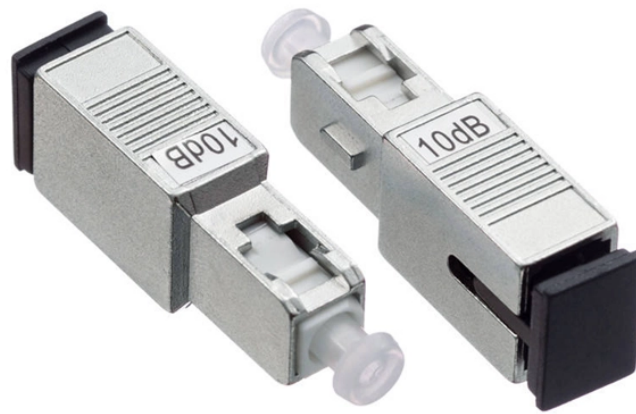

## Fiber optic sensor for quantity measurement

## Fiber optic sensor for quantity measurement

Fiber optic strain sensors are a type of sensor that uses the principles of light and optical fibers to measure strain, deformation, and other physical quantities within a material or structure.

What is a Fiber Optic Sensor? A fiber optic sensor measures a physical quantity by modulating the intensity, spectrum, phase, or polarization of light traveling through the optical fiber system. It's a ...

Abstract This review summarizes recent progress and emerging trends in multiparameter optical fiber sensing, emphasizing techniques that enable the simultaneous measurement of ...

Digital Fiber Optic Sensor FS-V30 series What is a Fiber Optic Sensor? A fiber optic sensor is an instrument that measures light from an LED (or other device) for detection purposes. These devices ...