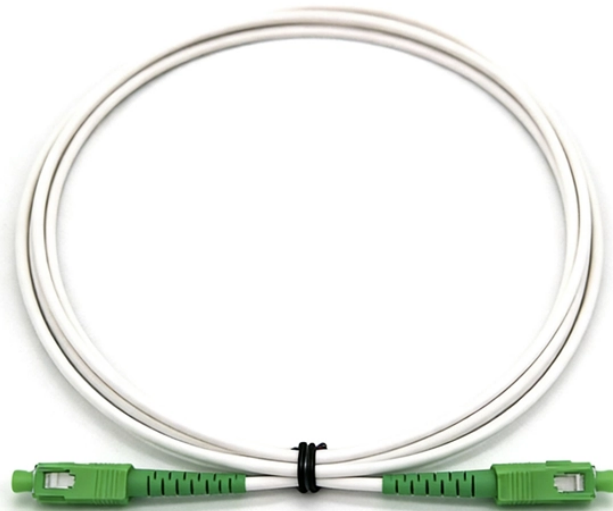

Fiber optic patch panel port accessories

Fiber optic patch panel port accessories

All fiber patch panels come with pre-terminated connectors, a complete set of mounting hardware, and identification cards, ensuring the shortest setup time possible.

Explore CommScope's efficient and scalable fiber splice panels designed for seamless connectivity. Accommodating LC, SC, and MTP/MPO connectors, these panels are ideal for data centers, ...

Discover high-quality fiber optic patch panels from Foss - designed for flexibility, scalability, and easy installation in data centers and communication networks.