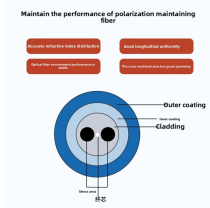

Fiber optic patch panel port accessories

Fiber optic patch panel port accessories

All fiber patch panels come with pre-terminated connectors, a complete set of mounting hardware, and identification cards, ensuring the shortest setup time possible.

Explore CommScope's efficient and scalable fiber splice panels designed for seamless connectivity. Accommodating LC, SC, and MTP/MPO connectors, these panels are ideal for data centers, ...

Discover high-quality fiber optic patch panels from Foss - designed for flexibility, scalability, and easy installation in data centers and communication networks.