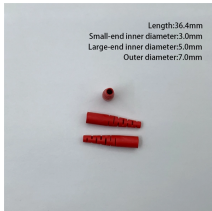

Corning has a wide variety of hardware solutions to choose from to fit your cabling needs. Choose from racks, panels, modules, splice trays, ethernet fiber switches and other structured cabling components.