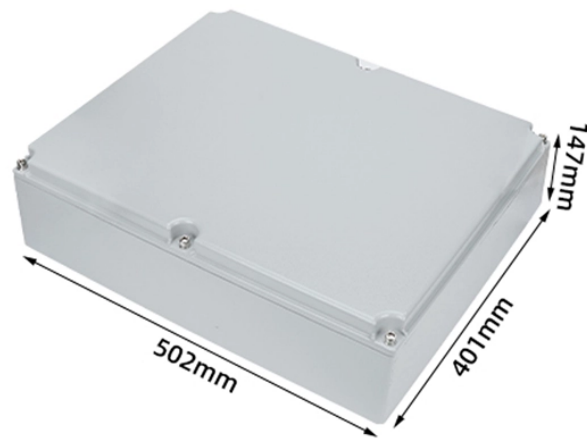

Fiber optic patch cords for APC and PC