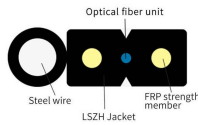

Fiber optic patch cords affect optical module power

Fiber optic patch cords affect optical module power

In fiber optic network systems, correctly matching optical modules with patch cords is critical. This compatibility directly impacts network connection stability, data transmission efficiency, ...

Whether you are building a new data center, upgrading a telecom network, or deploying FTTH, choosing the right patch cords will directly affect the ...

This may greatly attenuate the optical power and affect the transmission of the optical signal. If you need to coil the fiber, you should maintain a larger coil radius.

Deploying optical modules requires the right fiber patch cable. It directly affects network connection stability, performance, and maintenance. This article will explain how to pick the right fiber ...

In 2026, the physical layer infrastructure faces unprecedented bandwidth density demands. At the center of this shift is the MPO patch cable. Selecting the correct multi-fiber push-on (MPO) ...

In high-speed data networks, the seamless integration of fiber optic cables with SFP (Small Form-Factor Pluggable) modules is critical for reliable signal transmission.