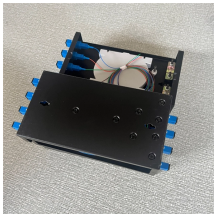

Get low-loss, high-quality fiber patch cables and cords with various connectors. Custom options support fiber optic cabling up to 400G. Trusted manufacturers with fast shipping and expert support.

Fibertronics, Inc. is an SBA certified woman-owned small business providing USA manufactured customized fiber optic and low voltage cable assemblies, and products for distribution.

1-16 of over 1,000 results for "fiber optic patch cables" Results Check each product page for other buying options.

Mating sleeves are available to connect FC to FC and FC to SMA connectors. These mating sleeves minimize back reflections and ensure proper alignment of the cores of each terminated fiber end.

The sleeve provides mechanical stability and protection for fragile fiber optic joints, preventing damage and breakage. It also helps to keep the fibers aligned and ensure optimal transmission of optical ...