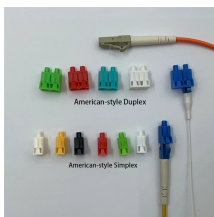

Get low-loss fiber patch cables & cords with various connector options that support fiber optic cabling up to 400G. 100% tested. Customized cables available.