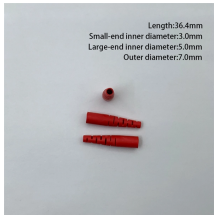

Explore essential tools and equipment for producing high-quality fiber optic patch cords — from curing ovens to polish machines and end-face detectors.