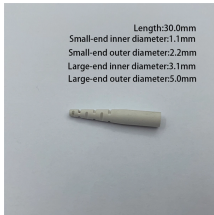

Fiber Optic Patch Cord In this category, you will find various duplex and simplex LC/SC/FC/ST/Uniboot LC/MDC fiber optic patchcords, which are used to connect network devices such as switches, ...