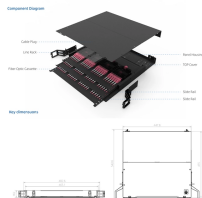

Explore fiber optic patch cords for telecom, data centers, and FTTH. From LC/SC to MPO/MTP and armored jumpers, ZION Communication offers ...