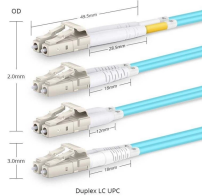

## Fiber optic patch cord broadcast grade

Learn about SC, LC, FC, and ST fiber optic patch cords, their uses in FTTH, telecom, and data centers, and how to choose the right type.

Uncomplicated, robust, versatile and conveniently available. Superior quality and performance. FX patch cords deliver a robust design to withstand the rigors of daily use in both off-the-shelf standard ...

Explore fiber optic patch cords for telecom, data centers, and FTTH. From LC/SC to MPO/MTP and armored jumpers, ZION Communication offers high-quality, customizable fiber patch ...

Explore fiber optic patch cords for telecom, data centers, and FTTH. From LC/SC to MPO/MTP and armored jumpers, ZION Communication offers ...

Fiber Optic Patch Cord In this category, you will find various duplex and simplex LC/SC/FC/ST/Uniboot LC/MDC fiber optic patchcords, which are used to connect network devices such as switches, ...

Get low-loss fiber patch cables & cords with various connector options that support fiber optic cabling up to 400G. 100% tested. Customized cables available.