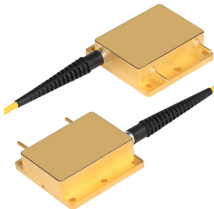

Get the highest quality ST fiber optic cables from FiberCablesDirect. We carry Singlemode, Multimode Duplex ST Fiber Patch ...

Applied Filters: Wire & Cable Fiber Optic Fiber Optic Cable Assemblies Cable Type = Patch Cord Connector End A = ST ... Reset All Please modify your search so that it will return results. To use the ...

BEYONDTECH 1m (3.28ft) LC to ST Fiber Patch Cable - (2 Pack) UPC Multimode Duplex Fiber Optic Cable - 62.5/125µm core, Compatible with OM1 - LSZH PUREOptics Series

Optcore offers an extensive line of ST to ST OM1 multimode duplex fiber optic patch cables with many choices of different length, jacket material, polish, and cable diameter.

They are designed, manufactured and tested according to protocol and ...

Corning offers the most complete line of connectors and factory-terminated cables, from single-fiber patch cords to high-fiber-count assemblies.

American Tech stocks and guarantees one of the most complete off the shelf stock fiber optic jumper inventories in the USA including singlemode patch cables and multimode patch cords in both ...

They are designed, manufactured and tested according to protocol and performance dictated by the industry standards. The quality of the components used to build our fiber optic patch cords ensures ...