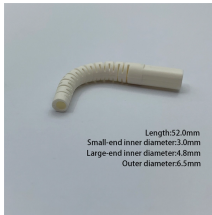

This fiber terminal box (FTB) offers 4 cable ports, provides effectively fiber management for FTTH system at the customer end.

Enter your address to find out if Google Fiber internet is available near your location and see the cities where Google Fiber internet is currently available.

Plug fiber without having to open the shell, easily accessible fiber operation, With rotated transparent cover, port vertically downward to avoid causing personal injury.