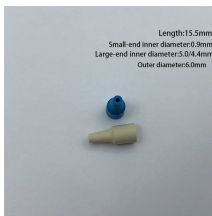

1-16 of 400 results for "fiber optic socket" Results  
Check each product page for other buying options.

This 86 type two-position computer socket combines dual network cable, TV, and SC fiber optic panels to centralize home connectivity in one sleek Yabai finish.