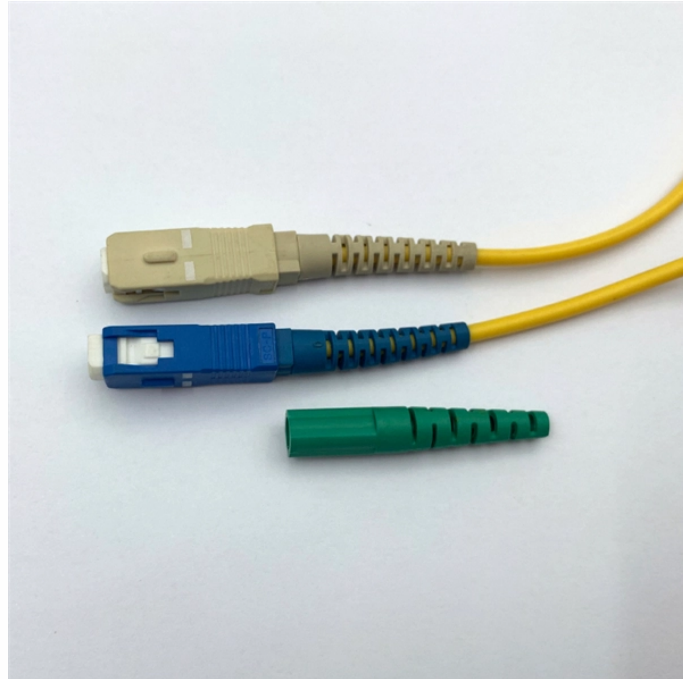

## Fiber optic network cable socket panel 2-in-1 1-to-3

1-16 of 400 results for "fiber optic socket" Results  
Check each product page for other buying options.

This 86 type two-position computer socket combines dual network cable, TV, and SC fiber optic panels to centralize home connectivity in one sleek Yabai finish.

Engineered for seamless integration between indoor fiber optic cables and pigtails, this socket panel is compatible with SC, LC, and FC connectors. It is ideal for wall-mounted or desktop installation in ...

Whether you're a homeowner upgrading to fiber or a contractor planning network installations, this comprehensive buyer's guide will walk you through everything you need to know ...

3C-FTTH-MTM Type Optical Termination Box is designed to connect raiser/distribution cables to subscriber's drop cable in FTTH networks. It has 1 input port and 2 output ports on the bottom and it ...