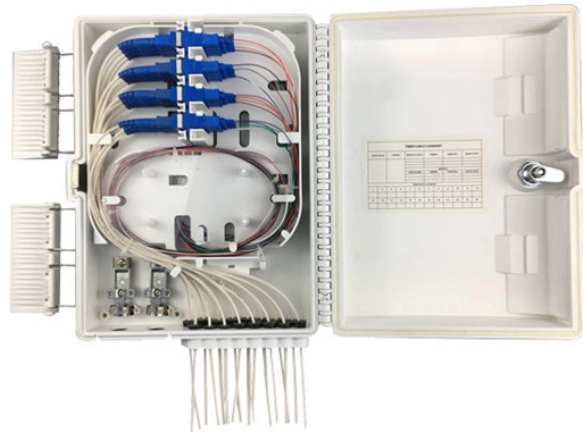

Fiber optic network accessory terminal box price