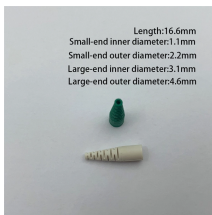

However, setting up a fiber optic connection to your router can seem daunting if you're unfamiliar with the process. In this guide, we'll walk you through how to connect a fiber optic...