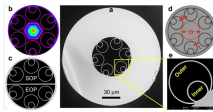

Mainly engaged in ONU, router, OLT, optical fiber transceiver and other communication products. Our vision and purpose is to become an excellent technology trading company in the world.