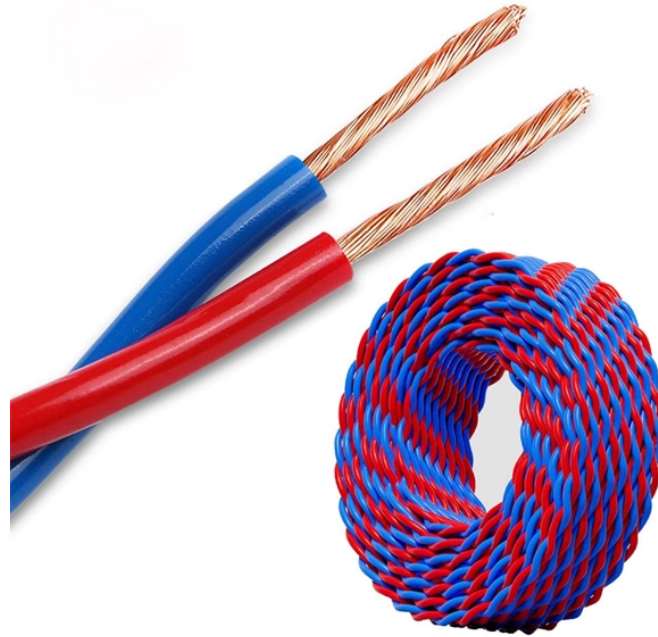

### Overview

EllaLink connects Europe and Latin America via a direct submarine cable from Sines, Portugal to Fortaleza, Brazil — lowest transatlantic latency. The Submarine Cable Map is a free and regularly updated resource from TeleGeography. By doing so. Today, we're announcing Sol, a new transatlantic subsea cable system to connect the U., Bermuda, the Azores, and Spain. Alongside the Nuvem subsea cable, Sol completes our unique. The EllaLink cable is not merely a collection of wires resting on the ocean floor; it is a sophisticated engineering feat designed to facilitate high-capacity, low-latency data transfer between Europe and South America.

## Fiber optic cable under Portugal

EllaLink connects Europe and Latin America via a direct submarine cable from Sines, Portugal to Fortaleza, Brazil — lowest transatlantic latency.

8-Port PLC Fiber Splitter Box  
12-Port SC Fiber Splitter Box

Today, we're announcing Sol, a new transatlantic subsea cable system to connect the U.S., Bermuda, the Azores, and Spain. Sol translates to “sun” in Spanish and Portuguese, a nod to the ...

The EllaLink fiber optic cable is a new submarine cable system that connects Europe and South America, specifically Portugal and Brazil. It provides high-capacity connectivity and low latency ...

A cutting-edge fiber optic cable connecting Portugal and Latin America has arrived in Sines. The project is possible thanks to the crucial role of the education and research community.

EllaLink is reinforcing the Portuguese interconnection system by developing the Olisipo submarine cable system within Portugal from Sines to Lisbon. EllaLink highlights that through the ...