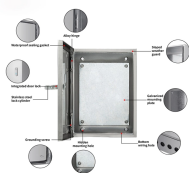

## Fiber optic cable tray elbow installation diagram

View and Download HALNy HL-F-FIBER TRAY installation manual online.

Each Deck has a specific mounting mesh point to accept Cable Clamp Kits to properly secure fiber trunk cable from either above or below routing. Routing Guides (Figure 1) provide proper support and ...

To ensure that the complete ladder tray wiring system performs as designed, it is important that it is properly installed. Personal injury as well as property damage will result if proper installation and ...

GENERAL PROCEDURE Following is a general guideline for installing a fiber tray system:

The document contains engineering drawings showing dimensions and details for an elbow cable tray connector, including side views of the connector with and without a cover, a plan view, and a section ...

Have any questions? Talk with us directly using LiveChat.

The Ladder Tray features light, rugged, tubular steel construction. It is designed for mechanical support and strain relief in long runs of cable and creates a smooth gradual bend for cable. Rail and stringer ...