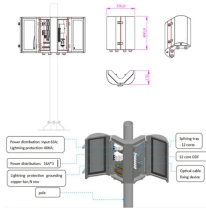

This system includes an extensive portfolio of channels, transitional fittings, drops and support structures that provide the flexibility and configurability to fit any installation environment.

Cable trays and baskets are designed to help support and route cable bundles in an organized manner along ceilings or walls. Shop for cable tray systems now.

These wire mesh cable trays suspend cables and ensure that your important wires and cables are safely organized and out of your way. The design of these cable baskets allows for floor-based, ceiling ...