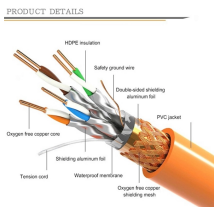

Explore best practices for installing indoor and outdoor fiber optic cables, including conduit, direct burial, riser, and aerial applications. Build stable, long-lasting networks.