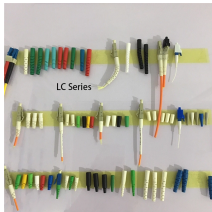

Fiber optic cable and panel are in one box

Fiber optic cable and panel are in one box

Discover a wide range of high-quality Fiber Optic Products, from Fiber Optic Termination Boxes and Fiber Optic Splice Enclosures to Fiber Patch Panels and PLC Splitters. Our solutions are perfect for ...

ITEM# FOCA20M3-1MP24-24LC MTP OM3 Fiber Optic LGX Cassette - (1) MTP 24 to (24) LC Type A

Our fiber optic splice enclosure provides secure connections and saves space in data centers. Its compact wall-mounted design and included accessories streamline cable management.

A fiber patch panel is a mounted enclosure—either rack-mounted or wall-mounted—used to terminate, manage, and interconnect multiple fiber optic cables. It acts as a hub for organizing ...

Fiber Optic Wall Mount Box with LC Couplers for Single Mode & Multimode Fiber Optic Cable. | Fiber Box Enclosure for MPOE's, Network Rooms, and IDF Rooms. (LC 6 Strand OM3)

Fiber optic distribution frame (ODF), also known as fiber patch panel or optical distribution frame, is a rack-mount or wall-mount enclosure that provides organized termination, splicing, and patching of ...