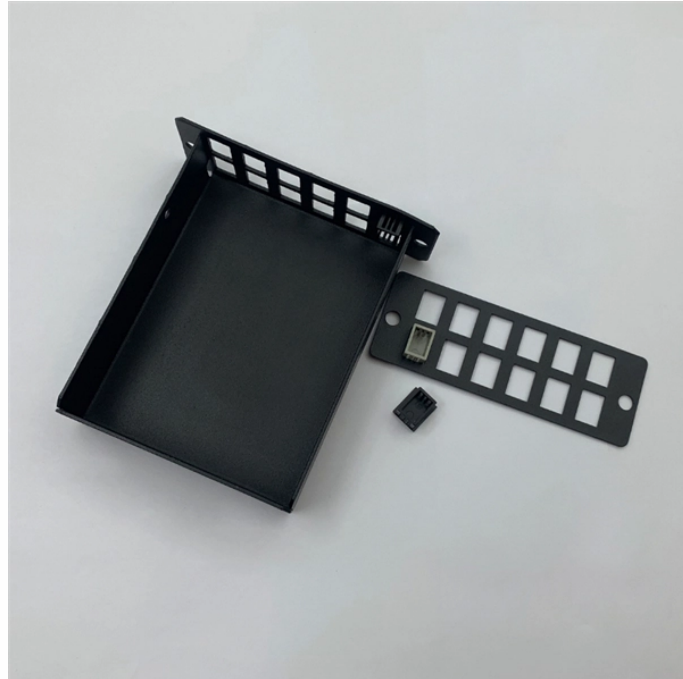

Fiber optic 4-core fusion splice terminal box

Fiber optic 4-core fusion splice terminal box

Fibermint is a leading China manufacturer of fiber optic splice closures, distribution boxes & terminal boxes. OEM/ODM solutions, on-time delivery, and factory-direct pricing. Contact us for your fiber ...

Indoor/outdoor FTTH fiber termination for residential buildings, ...

FBR-11605 Fiber-Optic Distribution Box, 4-Core is a high quality product by Bud Industries used for electronic enclosure applications.

This box integrates fiber splicing, splitting, distribution, storage, and cable connection into a single unit. With its total enclosed structure and strengthen ABS material, this distribution box offers ...

This fiber wall outlet features 4 adapter ports compatible with SC or LC connectors, supporting up to 4-core or 8-core fiber splicing and termination.

The 4-core fiber termination box provides a stable, protective joint between optical cable and distribution pigtails at the end of fiber cables. It is typically used in cabling work area subsystems. The cable ...