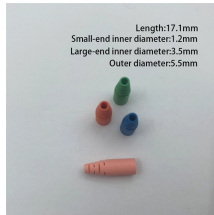

Buy fiber network switches to extend ethernet network over fiber. Order Versitron high speed fiber optic network switches for fiber optic switches application. Our ethernet network switches are best for ...

Developed for long distance fiber installations. Equipped with eight SFP+ ports, two additional SFP28 ports and one RJ45 console port for configuration. With AXIS D8308 Fiber Aggregation Switch you ...

Ethernet Switches with fiber uplink ports or all fiber switches, commercial grade, managed and unmanaged and PoE enabled are all available in this section.