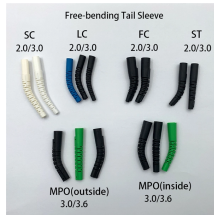

Discover the fundamentals of fiber optic switches, including types, benefits, and key selection factors. Explore reliable sourcing options with Alpha NSN today!

VSANs are ideal for efficient, secure SAN consolidation, enabling more efficient storage network utilization by creating hardware-based isolated environments with a single physical SAN

...