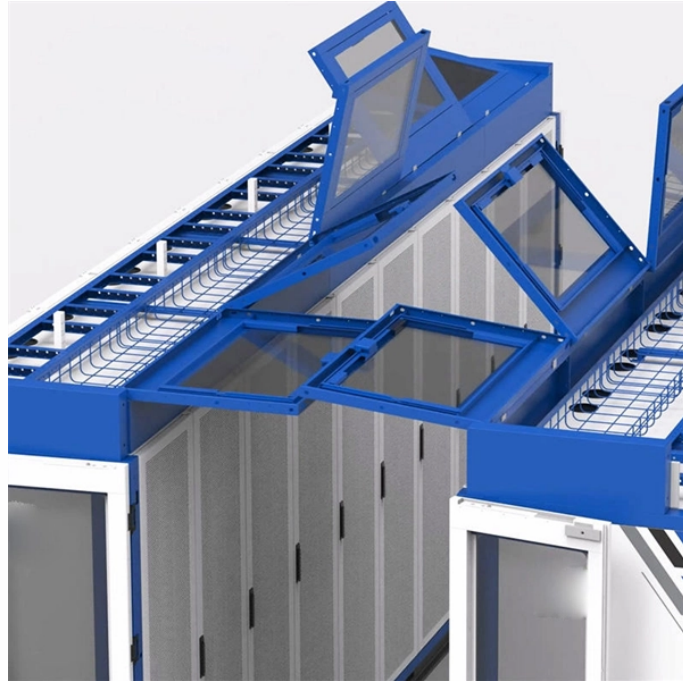

Fiber Optic Patch Cord Fiber Optic Line

Fiber Optic Patch Cord Fiber Optic Line

Explore fiber optic patch cords for telecom, data centers, and FTTH. From LC/SC to MPO/MTP and armored jumpers, ZION Communication offers high-quality, customizable fiber patch ...

Fiber Optic Patch Cables | Multimode | OM1 Duplex
Fiber Optic Patch cable OM1 Standard Multimode
LC-SC DMM6LCSC-

CERTIFIED TECH SUPPORT: To help you in product selection & fiber installation concepts, all of our Sales Technicians and Support Personnel are Certified Fiber Optic Installers.

The different types and characteristics of fiber optical cable designed for specific applications.

15 Meters SC/APC to SC/APC Fiber Optic Internet Cable, Armored Single Mode Patch Cable, Fiber Optic Jumper Optical Patch Cord - SIMPLEX - 9/125um - OS1/OS2 Compatible, LSZH Black