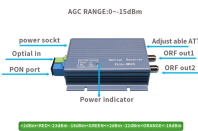

Front and back doors and side panels are available as accessories. The modular construction means that the complete optical distribution frame can be quickly assembled by a single installer. The ...