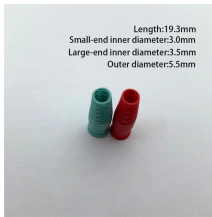

Fiber Optic Head Sensor OEM Manufacturer

Fiber Optic Head Sensor OEM Manufacturer

Find your fiber optic sensor head easily amongst the 11 products from the leading brands (OMRON, KEYENCE, Autonics, ...) on DirectIndustry, the industry specialist for your professional purchases.