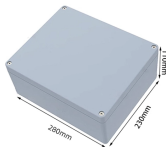

Housing Panels are designed for applications where specified labeling and connector identification are required. This is accomplished by the use of colored icons with different symbols molded into the icon.

These flanges offer multiple interface options, including FC/PC with narrow or wide keys, FC/APC with narrow or wide keys, and SMA, ensuring compatibility with a variety of fiber optic connectors.

The optical wall series fiber flanges provided by JCOPTIX are available in two diameters: Ø12.7 mm and Ø25.4 mm. It can achieve the conversion between optical components with light wall holes and ...