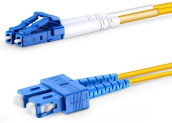

Fiber Optic Flange Connector Cover Plate

02

High Quality Material

High hardness to resist external impact, Good Shaping Performance, Good Look and Anti-rust

Fiber Optic Flange Connector Cover Plate

Fiber Optic Hardware Corning has a wide variety of hardware solutions to choose from to fit your cabling needs. Choose from racks, panels, modules, splice trays, ethernet fiber switches and other ...

Housing Panels are designed for applications where specified labeling and connector identification are required. This is accomplished by the use of colored icons with different symbols molded into the icon.

CommScope fiber adapters and connectors—including LC to SC adapters—are designed for excellent optical and mechanical performance—including simplex, duplex, and ganged options for singlemode ...

Cover Fiber Optic Connectors are available at Mouser Electronics. Mouser offers inventory, pricing, & datasheets for Cover Fiber Optic Connectors.

These flanges offer multiple interface options, including FC/PC with narrow or wide keys, FC/APC with narrow or wide keys, and SMA, ensuring compatibility with a variety of fiber optic connectors.

The optical wall series fiber flanges provided by JCOPTIX are available in two diameters: Ø12.7 mm and Ø25.4 mm. It can achieve the conversion between optical components with light wall holes and ...