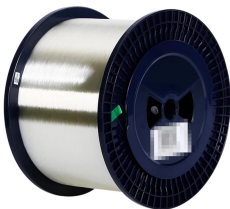

The 2 ports fiber optic junction box allows max 12 cores splicing and 1x8 splitting, ...

The 2 ports fiber optic junction box allows max 12 cores splicing and 1x8 splitting, Widely used in residential, business buildings for cable distribution.