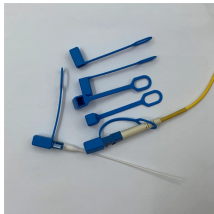

Fiber Optic Dry Micro-tube

Fiber Optic Dry Micro-tube

Micro-Distribution Fiber Optic Cable is a compact, high-density fiber cable commonly employed in Local Area Networks (LANs) where space and functionality are paramount. Its design features fibers ...

The differences between conventional and micro cables are substantial. A 144 fiber loose tube cable is typically 15-16mm diameter while a comparable micro cable is only about 8 mm diameter - half the ...

Loose fiber optic cables designed with reduced diameters and very low friction (PE) jacket for blown installation in FTTH microducts.

Designed for installation in microduct systems using air-assisted installation methods, MiniXtend micro cables are up to 50% smaller than standard loose tube cables and offer high fiber counts in a small ...

MLT Microduct optical fiber cables are robust solutions for micro duct outside plant installations. They have stranded micro loose tubes and water blocking gel, they ensure durability and reliability.