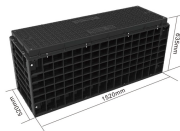

OPT-X SDX Enclosures are designed for easy installation and maintenance. Whether it's the OPT-X 2000i for data centers or 1000i and 500i for medium and small enterprise applications, each comes ...