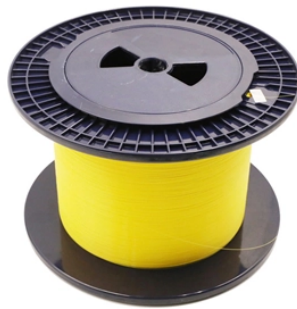

Fiber Optic Distribution Box List

Fiber Optic Distribution Box List

ISP-Home offers a variety of fiber optic distribution boxes from 2core to 96core. Factory-direct pricing, superior quality, speedy delivery, and outstanding service.

Fiber Optic Distribution Box, 6 Port Wall Mount Enclosure with 6 LC Duplex Adapters, Singlemode, FTTH, IP65 Waterproof Outdoor/Indoor Use - 8.27" x 5.31" x 1.57"

OTRANS is a leading fiber optic distribution box manufacturer. We offer a wide range of 1-24 core FDB boxes and ODF cabinets for indoor/outdoor FTTH deployment. Durable, IP65 rated, and easy to ...

Fiber Savvy offers an excellent solution for all of your outdoor fiber distribution needs. Our Fiber Optic Cable Distribution Boxes are specially designed to house and protect the various amounts of simplex ...

Fiber distribution box is made of high-strength engineering plastics, anti-UV, anti-aging ability. The distribution box is sealed adopts buckle + two screw type structural seals, and the left and right ...