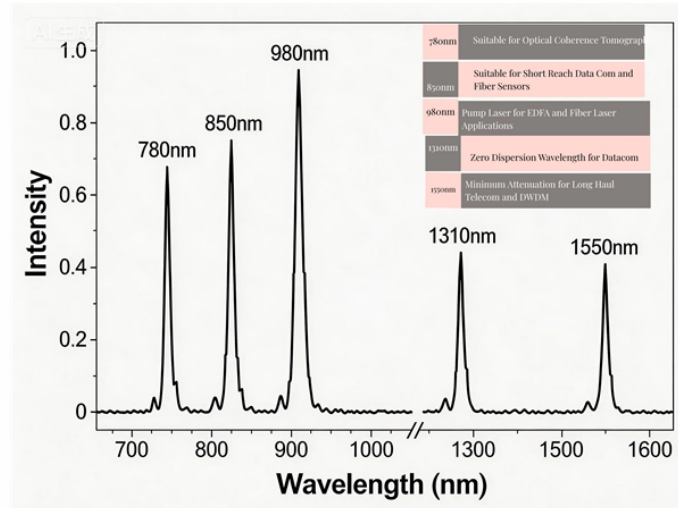

Fiber Optic Disk Array Architecture Management

Fiber Optic Disk Array Architecture Management

These components can be further broken down into the following key elements: node ports, cabling, interconnecting devices (such as FC switches or hubs), storage arrays, and SAN management ...